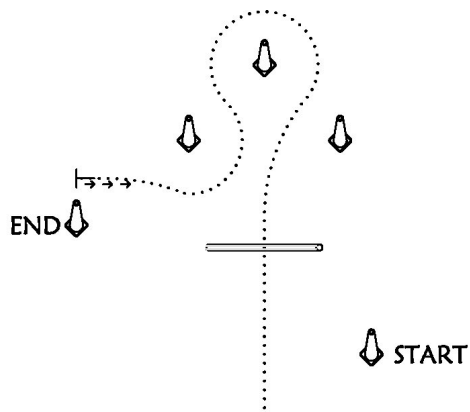

# :: LEAD LINE TRAIL ::

Class: \_\_\_\_\_

Show Date: \_\_\_\_\_

Judge: \_\_\_\_\_

Walk over the pole  
 Walk around the cones  
 Walk to the end cone  
 Stop and back 3 steps  
 Exit when excused by Judge

.....	WALK
-----	JOG
—————	EXTENDED JOG
—————	LOPE
—X—	CHANGE OF LEAD
←←←←←	BACK
┆	STOP
⤴	TURN