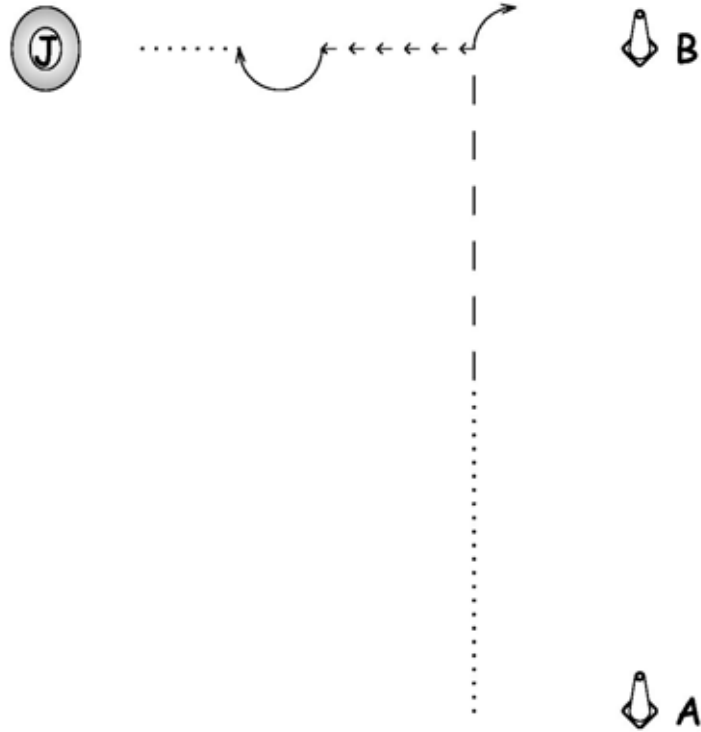

:: SHOWMANSHIP ::

Class: \_\_\_\_\_ Show Date: \_\_\_\_\_ Judge: \_\_\_\_\_

Start at cone A  
 Walk halfway to cone B  
 Trot to cone B  
 Stop, pivot 180° and back halfway to the Judge  
 Pivot 180°, walk to the Judge and set up for inspection  
 Walk to the line-up when dismissed

	JUDGE
.....	WALK
-----	TROT
←←←←←	BACK
┼	STOP
	TURN