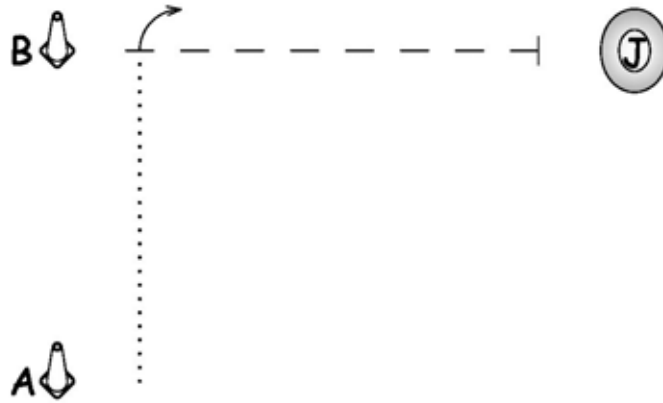

:: SHOWMANSHIP ::

Class: \_\_\_\_\_ Show Date: \_\_\_\_\_ Judge: \_\_\_\_\_

Start at cone A  
 Walk from cone A to cone B  
 Stop at cone B and pivot 90°  
 Trot to the Judge  
 Stop and set up for inspection  
 Walk to the line-up when dismissed