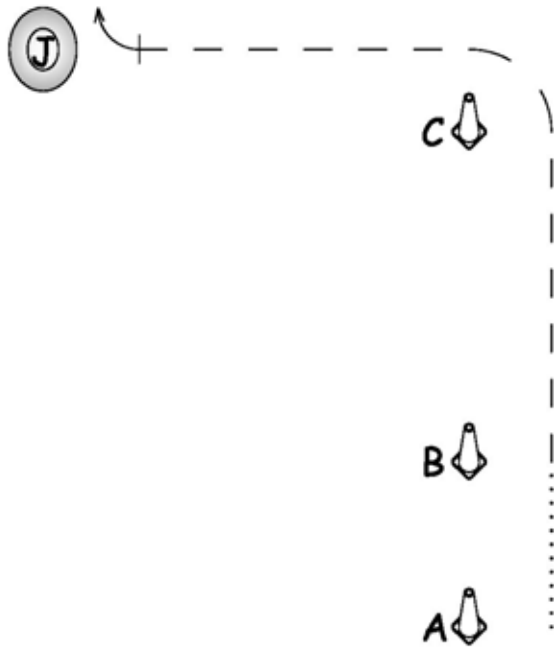

:: SHOWMANSHIP ::

Class: _____ Show Date: _____ Judge: _____

Start at cone A
Walk to cone B
Trot from cone B around cone C to the Judge
Stop and set up for inspection
Pivot 90° and walk to the line-up when dismissed