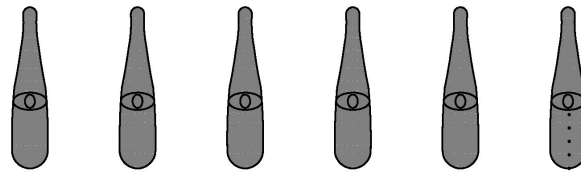

:: HUNT SEAT EQUITATION ::

Class: _____ Show Date: _____ Judge: _____

Line up facing the Judge, tail to the rail
 Sitting trot to the Judge
 Stop, back 5 steps
 Turn 180° to the right
 Posting trot on the right diagonal back through the line-up
 Stop, turn 180° to the right
 Walk back to the line-up

JUDGE
 WALK
 TROT
 EXTENDED TROT
 CANTER
 CHANGE OF LEAD
 BACK
 STOP
 TURN