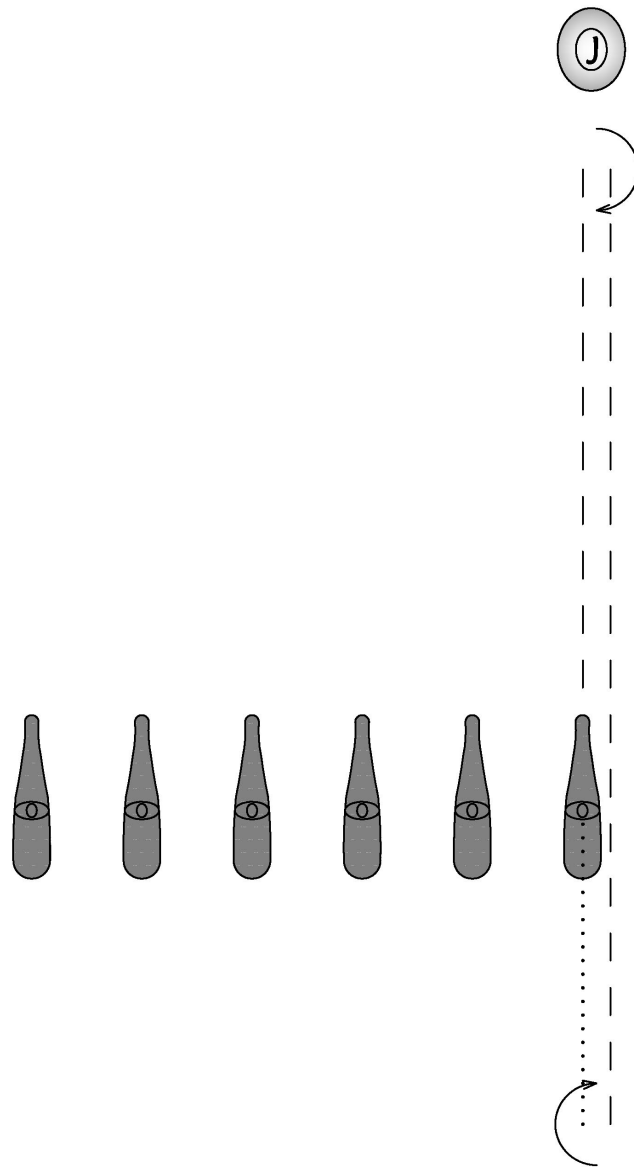

:: HUNT SEAT EQUITATION ::

Class: _____ Show Date: _____ Judge: _____

Line up facing the Judge
 Posting trot on the left diagonal to the Judge
 Stop, turn 180° to the right
 Posting trot on the right diagonal back through the line-up
 Stop, turn 180° to the right
 Walk back to the line-up

	JUDGE
.....	WALK
-----	TROT
-----	EXTENDED TROT
=====	CANTER
-----X-----	CHANGE OF LEAD
←←←←←	BACK
┊	STOP
	TURN